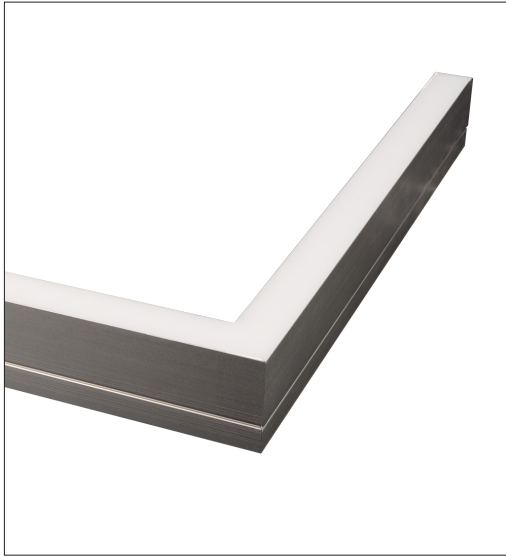

EK3 Aluminium - RGB

Mid Power LED 24 Vdc - Pitch 13,9 mm

ALDABRA
LUCE CONTEMPORANEA

Submittal

Project: _____ Date: _____
 Product Type: _____ Product Code: _____
 Ordering Info: _____

Product Description

Professional modular recessed linear lighting systems for floor or step lighting. Suitable for indoor, outdoor and underwater applications. Made of extruded aluminium alloy UNI6060 natural anodized finish, or stainless steel AISI 316L and nanopolymer resin that ensures a complete waterproofing and glass-like transparency with perfect light uniformity.