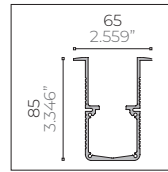

EK3 Aluminium - RGB

Mid Power LED 24 Vdc - Pitch 13,9 mm

ALDABRA
LUCE CONTEMPORANEA

Part Number

example: **EK3.21.D90A1.1**

Length & Power ¹

- EK3.21** 520 mm / 1.706 ft - 8,7 W
- EK3.22** 1020 mm / 3.346 ft - 17,3 W
- EK3.23** 1520 mm / 4.986 ft - 26 W
- EK3.24** 2020 mm / 6.627 ft - 34,6 W

Type A Anodized Aluminium Trimless Recessing Box

- CSF.0053.0** 520 mm / 1.706 ft
- CSF.0054.0** 1020 mm / 3.346 ft
- CSF.0055.0** 1520 mm / 4.986 ft
- CSF.0056.0** 2020 mm / 6.627 ft

Type B Anodized Aluminium Recessing Box with Trim

- CSF.0057.0** 520 mm / 1.706 ft
- CSF.0058.0** 1020 mm / 3.346 ft
- CSF.0059.0** 1520 mm / 4.986 ft
- CSF.0060.0** 2020 mm / 6.627 ft

Recessed Installation Accessories

- ACC.0019.0**
Tool for pulling out the module from the recessing box