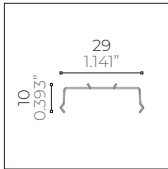

- ☐ **ACC.0077.0**
  Fixing springs