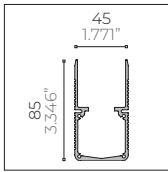

EK3 Aluminium - RGB

Mid Power LED 24 Vdc - Pitch 13,9 mm

ALDABRA
LUCE CONTEMPORANEA

Part Number

example: **EK3.21.D90A1.1**

Length & Power ¹

- EK3.21** 520 mm / 1.706 ft - 8,7 W
- EK3.22** 1020 mm / 3.346 ft - 17,3 W
- EK3.23** 1520 mm / 4.986 ft - 26 W
- EK3.24** 2020 mm / 6.627 ft - 34,6 W

Type A Anodized Aluminium Trimless Recessing Box

- CSF.0053.0** 520 mm / 1.706 ft
- CSF.0054.0** 1020 mm / 3.346 ft
- CSF.0055.0** 1520 mm / 4.986 ft
- CSF.0056.0** 2020 mm / 6.627 ft

Type B Anodized Aluminium Recessing Box with Trim

- CSF.0057.0** 520 mm / 1.706 ft
- CSF.0058.0** 1020 mm / 3.346 ft
- CSF.0059.0** 1520 mm / 4.986 ft
- CSF.0060.0** 2020 mm / 6.627 ft

Recessed Installation Accessories

- ACC.0019.0**
Tool for pulling out the module from the recessing box