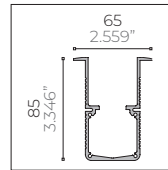

EK3 Aluminium - RGB MOVE Pixel to Pixel

Mid Power LED 24 Vdc - Pitch 16,7 mm

Part Number

example: **EK3.21.D98A1.1**

Length & Power ¹

- EK3.21** 520 mm / 1.706 ft - 7,2 W
- EK3.22** 1020 mm / 3.346 ft - 14,4 W
- EK3.23** 1520 mm / 4.986 ft - 21,6 W
- EK3.24** 2020 mm / 6.627 ft - 28,8 W

Type A Anodized Aluminium Trimless Recessing Box

- CSF.0053.0** 520 mm / 1.706 ft
- CSF.0054.0** 1020 mm / 3.346 ft
- CSF.0055.0** 1520 mm / 4.986 ft
- CSF.0056.0** 2020 mm / 6.627 ft

Type B Anodized Aluminium Recessing Box with Trim

- CSF.0057.0** 520 mm / 1.706 ft
- CSF.0058.0** 1020 mm / 3.346 ft
- CSF.0059.0** 1520 mm / 4.986 ft
- CSF.0060.0** 2020 mm / 6.627 ft

Recessed Installation Accessories

- ACC.0019.0**
Tool for pulling out the module from the recessing box