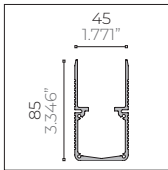

EK3 Aluminium - RGB MOVE Pixel to Pixel

Mid Power LED 24 Vdc - Pitch 16,7 mm

Part Number

example: **EK3.21.D98A1.1**

Length & Power ¹

- EK3.21** 520 mm / 1.706 ft - 7,2 W
- EK3.22** 1020 mm / 3.346 ft - 14,4 W
- EK3.23** 1520 mm / 4.986 ft - 21,6 W
- EK3.24** 2020 mm / 6.627 ft - 28,8 W

Type A Anodized Aluminium Trimless Recessing Box

- CSF.0053.0** 520 mm / 1.706 ft
- CSF.0054.0** 1020 mm / 3.346 ft
- CSF.0055.0** 1520 mm / 4.986 ft
- CSF.0056.0** 2020 mm / 6.627 ft

Type B Anodized Aluminium Recessing Box with Trim

- CSF.0057.0** 520 mm / 1.706 ft
- CSF.0058.0** 1020 mm / 3.346 ft
- CSF.0059.0** 1520 mm / 4.986 ft
- CSF.0060.0** 2020 mm / 6.627 ft

Recessed Installation Accessories

- ACC.0019.0**
Tool for pulling out the module from the recessing box