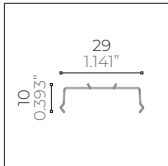

- ☐ **ACC.0077.0**
  Fixing springs