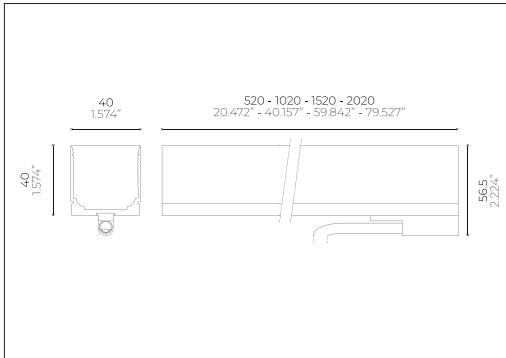

Technical Drawing

Power Supply

Voltage	24 Vdc Constant Voltage
Dimming	PWM
Control Systems Compatibility	DALI; DMX
Driver	Remote

Fixture

Materials	Aluminium Anticorodal EN AW-6060; Resin
Body Finishes !	Anodized Aluminium
Weight	2450 g/m (1.646 lb/ft)
Power Supply Cable	1m (3,28ft) - 2xAWG18 (Red;Black) + 3xAWG20 (R/b, G/b, B/b)
Optics !	_____
Diffusers	Opal; Transparent
Screens	_____