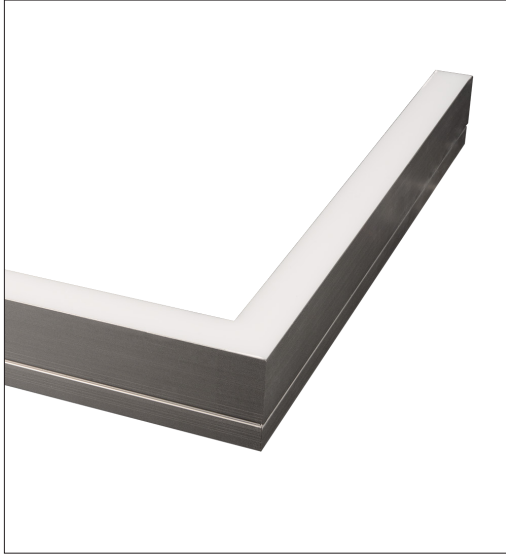

EK3 Aluminium - RGB MOVE Pixel to Pixel

Mid Power LED 24 Vdc - Pitch 16,7 mm

ALDABRA
LUCE CONTEMPORANEA

Submittal

Project: _____ Date: _____
 Product Type: _____ Product Code: _____
 Ordering Info: _____

Product Description

Professional modular recessed linear lighting systems for floor or step lighting. Suitable for indoor, outdoor and underwater applications. Made of extruded aluminium alloy UNI6060 natural anodized finish, or stainless steel AISI 316L and nanopolymer resin that ensures a complete waterproofing and glass-like transparency with perfect light uniformity.