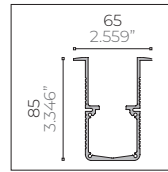

EK3 Aluminium - Monochromatic

Mid Power LED 24 Vdc - Pitch 8,3 mm

Part Number

example: **EK3.21.D27A1.0**

Length & Power¹

- EK3.21** 520 mm / 1.706 ft - 7,5 W
- EK3.22** 1020 mm / 3.346 ft - 15 W
- EK3.23** 1520 mm / 4.986 ft - 22,5 W
- EK3.24** 2020 mm / 6.627 ft - 30 W

Type A Anodized Aluminium Trimless Recessing Box

- CSF.0053.0** 520 mm / 1.706 ft
- CSF.0054.0** 1020 mm / 3.346 ft
- CSF.0055.0** 1520 mm / 4.986 ft
- CSF.0056.0** 2020 mm / 6.627 ft

Type B Anodized Aluminium Recessing Box with Trim

- CSF.0057.0** 520 mm / 1.706 ft
- CSF.0058.0** 1020 mm / 3.346 ft
- CSF.0059.0** 1520 mm / 4.986 ft
- CSF.0060.0** 2020 mm / 6.627 ft

Recessed Installation Accessories

- ACC.0019.0**
Tool for pulling out the module from the recessing box