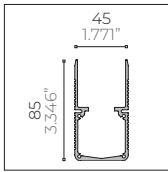

EK3 Aluminium - Monochromatic

Mid Power LED 24 Vdc - Pitch 8,3 mm

Part Number

example: **EK3.21.D27A1.0**

Length & Power¹

- EK3.21** 520 mm / 1.706 ft - 7,5 W
- EK3.22** 1020 mm / 3.346 ft - 15 W
- EK3.23** 1520 mm / 4.986 ft - 22,5 W
- EK3.24** 2020 mm / 6.627 ft - 30 W

Type A Anodized Aluminium Trimless Recessing Box

- CSF.0053.0** 520 mm / 1.706 ft
- CSF.0054.0** 1020 mm / 3.346 ft
- CSF.0055.0** 1520 mm / 4.986 ft
- CSF.0056.0** 2020 mm / 6.627 ft

Type B Anodized Aluminium Recessing Box with Trim

- CSF.0057.0** 520 mm / 1.706 ft
- CSF.0058.0** 1020 mm / 3.346 ft
- CSF.0059.0** 1520 mm / 4.986 ft
- CSF.0060.0** 2020 mm / 6.627 ft

Recessed Installation Accessories

- ACC.0019.0**
Tool for pulling out the module from the recessing box