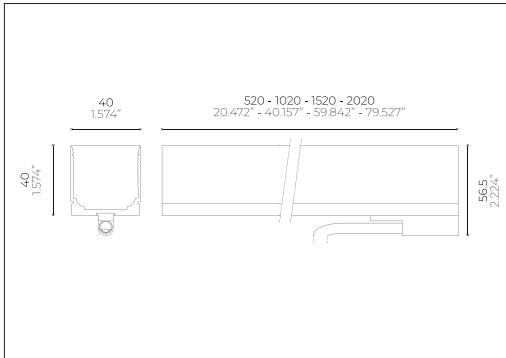

Technical Drawing

Power Supply

Voltage	24 Vdc Constant Voltage
Dimming	PWM
Control Systems Compatibility	0-10V; 1-10V; DALI; DMX
Driver	Remote

Fixture

Materials	Aluminium Anticorodal EN AW-6060; Resin
Body Finishes !	Anodized Aluminium
Weight	2450 g/m (1.646 lb/ft)
Power Supply Cable	1m (3,28ft) - 2xAWG18 (Red;Black)
Optics !	_____
Diffusers	Opal; Transparent
Screens	_____