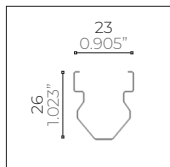

- ☐ **ACC.0074.0**
  Fixing springs