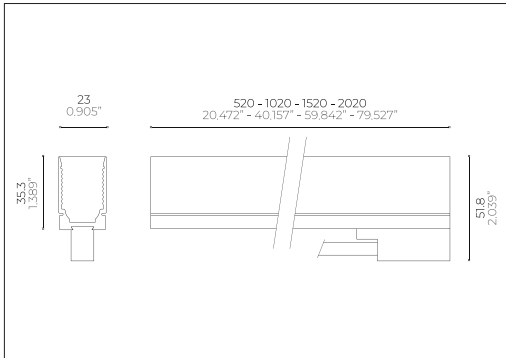

Technical Drawing

Power Supply

Voltage	24 Vdc Constant Voltage
Dimming	PWM
Control Systems Compatibility	DALI; DMX
Driver	Remote

Fixture

Materials	Aluminium Anticorodal EN AW-6060; Resin
Body Finishes !	Anodized Aluminium
Weight	1250 g/m (0.84 lb/ft)
Power Supply Cable	1m (3,28ft) - 2xAWG18 (Red;Black) + 3xAWG20 (R/b, G/b, B/b)
Optics !	_____
Diffusers	Opal; Transparent
Screens	_____