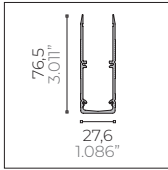

EK2 Aluminium - Monochromatic

Mid Power LED 24 Vdc - Pitch 8,3 mm

Part Number

example: **EK2.21.D27A1.0**

Length & Power ¹

- EK2.21** 520 mm / 1.706 ft - 7,5 W
- EK2.22** 1020 mm / 3.346 ft - 15 W
- EK2.23** 1520 mm / 4.986 ft - 22,5 W
- EK2.24** 2020 mm / 6.627 ft - 30 W

Type A Anodized Aluminium Trimless Recessing Box

- CSF.0045.0** 520 mm / 1.706 ft
- CSF.0046.0** 1020 mm / 3.346 ft
- CSF.0047.0** 1520 mm / 4.986 ft
- CSF.0048.0** 2020 mm / 6.627 ft

Type B Anodized Aluminium Recessing Box with Trim