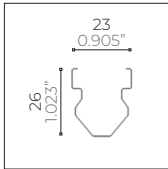

- ☐ **ACC.0074.0**
  Fixing springs