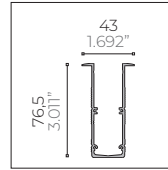

EK2 Aluminium - Monochromatic

Mid Power LED 24 Vdc - Pitch 8,3 mm

Part Number

example: **EK2.21.D27A1.0**

Length & Power ¹

- EK2.21** 520 mm / 1.706 ft - 7,5 W
- EK2.22** 1020 mm / 3.346 ft - 15 W
- EK2.23** 1520 mm / 4.986 ft - 22,5 W
- EK2.24** 2020 mm / 6.627 ft - 30 W

Type A Anodized Aluminium Trimless Recessing Box

- CSF.0045.0** 520 mm / 1.706 ft
- CSF.0046.0** 1020 mm / 3.346 ft
- CSF.0047.0** 1520 mm / 4.986 ft
- CSF.0048.0** 2020 mm / 6.627 ft

Type B Anodized Aluminium Recessing Box with Trim