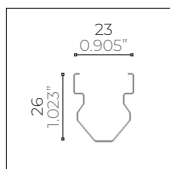

- ☐ **ACC.0074.0**
  Fixing springs