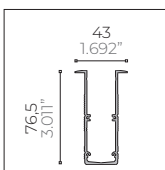

EK2 Aluminium - Monochromatic

Mid Power LED 24 Vdc - Pitch 8,3 mm

ALDABRA
LUCI CONTEMPORANEA

Part Number

example: **EK2.21.D27A1.0**

Length & Power ¹

- EK2.21** 520 mm / 1.706 ft - 7,5 W
- EK2.22** 1020 mm / 3.346 ft - 15 W
- EK2.23** 1520 mm / 4.986 ft - 22,5 W
- EK2.24** 2020 mm / 6.627 ft - 30 W

Type A Anodized Aluminium Trimless Recessing Box

- CSF.0045.0** 520 mm / 1.706 ft
- CSF.0046.0** 1020 mm / 3.346 ft
- CSF.0047.0** 1520 mm / 4.986 ft
- CSF.0048.0** 2020 mm / 6.627 ft

Type B Anodized Aluminium Recessing Box with Trim