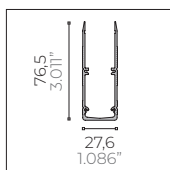

EK2 Aluminium - Monochromatic

Mid Power LED 24 Vdc - Pitch 8,3 mm

ALDABRA
LUCI CONTEMPORANEA

Part Number

example: **EK2.21.D27A1.0**

Length & Power ¹

- EK2.21** 520 mm / 1.706 ft - 7,5 W
- EK2.22** 1020 mm / 3.346 ft - 15 W
- EK2.23** 1520 mm / 4.986 ft - 22,5 W
- EK2.24** 2020 mm / 6.627 ft - 30 W

Type A Anodized Aluminium Trimless Recessing Box

- CSF.0045.0** 520 mm / 1.706 ft
- CSF.0046.0** 1020 mm / 3.346 ft
- CSF.0047.0** 1520 mm / 4.986 ft
- CSF.0048.0** 2020 mm / 6.627 ft

Type B Anodized Aluminium Recessing Box with Trim