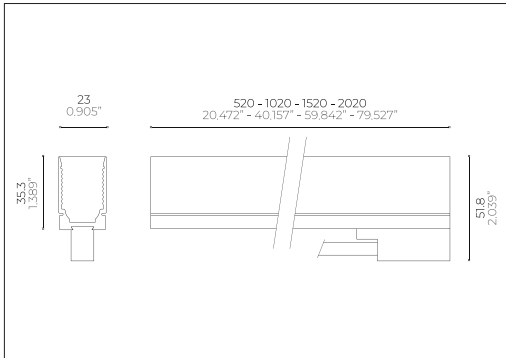

Technical Drawing

Power Supply

Voltage	24 Vdc Constant Voltage
Dimming	PWM
Dimming Systems Compatibility	0-10V; 1-10V; DALI; DMX
Driver	Remote

Fixture

Materials	Aluminium Anticorodal EN AW-6060; Resin
Body Finishes !	Anodized Aluminium
Weight	1250 g/m (0.84 lb/ft)
Power Supply Cable	1m (3,28ft) - 2xAWG18 (Red;Black)
Optics !	_____
Diffusers	Opal; Transparent
Screens	_____