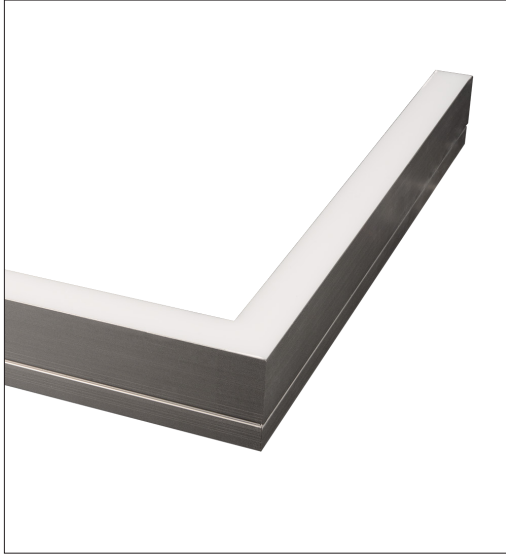

EK2 Aluminium - Monochromatic

Mid Power LED 24 Vdc - Pitch 8,3 mm

ALDABRA
LUCE CONTEMPORANEA

Submittal

Project: _____ Date: _____
Product Type: _____ Product Code: _____
Ordering Info: _____

Product Description

Professional modular recessed linear lighting systems for floor or step lighting. Suitable for indoor, outdoor and underwater applications. Made of extruded aluminium alloy UNI6060 natural anodized finish, or stainless steel AISI 316L and nanopolymer resin that ensures a complete waterproofing and glass-like transparency with perfect light uniformity.