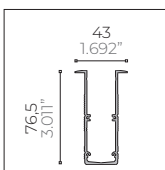

EK2 Aluminium - DWS Tunable White

Mid Power LED 24 Vdc - Pitch 5,5 mm

ALDABRA
LUCI CONTEMPORANEA

Part Number

example: **EK2.21.D98A1.1**

Length & Power ¹

- EK2.21** 520 mm / 1.706 ft - 10 W
- EK2.22** 1020 mm / 3.346 ft - 20 W
- EK2.23** 1520 mm / 4.986 ft - 30 W
- EK2.24** 2020 mm / 6.627 ft - 40 W

Type A Anodized Aluminium Trimless Recessing Box

- CSF.0045.0** 520 mm / 1.706 ft
- CSF.0046.0** 1020 mm / 3.346 ft
- CSF.0047.0** 1520 mm / 4.986 ft
- CSF.0048.0** 2020 mm / 6.627 ft

Type B Anodized Aluminium Recessing Box with Trim