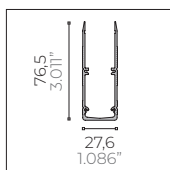

EK2 Aluminium - DWS Tunable White

Mid Power LED 24 Vdc - Pitch 5,5 mm

ALDABRA
LUCI CONTEMPORANEA

Part Number

example: **EK2.21.D98A1.1**

Length & Power ¹

- EK2.21** 520 mm / 1.706 ft - 10 W
- EK2.22** 1020 mm / 3.346 ft - 20 W
- EK2.23** 1520 mm / 4.986 ft - 30 W
- EK2.24** 2020 mm / 6.627 ft - 40 W

Type A Anodized Aluminium Trimless Recessing Box

- CSF.0045.0** 520 mm / 1.706 ft
- CSF.0046.0** 1020 mm / 3.346 ft
- CSF.0047.0** 1520 mm / 4.986 ft
- CSF.0048.0** 2020 mm / 6.627 ft

Type B Anodized Aluminium Recessing Box with Trim