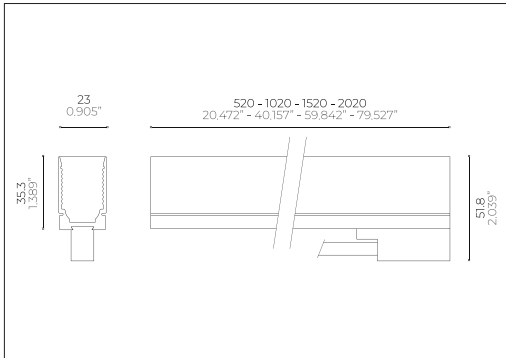

Technical Drawing

Power Supply

Voltage	24 Vdc Constant Voltage
Dimming	PWM
Control Systems Compatibility	DALI; DMX
Driver	Remote

Fixture

Materials	Aluminium Anticorodal EN AW-6060; Resin
Body Finishes !	Anodized Aluminium
Weight	1250 g/m (0.84 lb/ft)
Power Supply Cable	1m (3,28ft) - 2xAWG18 (Red;Black) + 3xAWG20 (R/b, G/b, B/b)
Optics !	_____
Diffusers	Opall; Transparent
Screens	_____