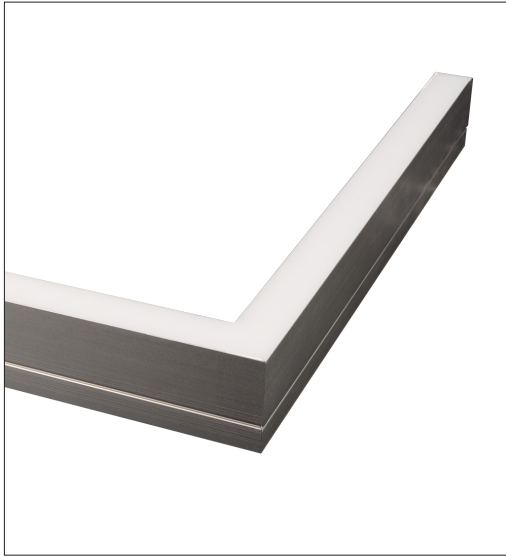

EK2 Aluminium - DWS Tunable White

Mid Power LED 24 Vdc - Pitch 5,5 mm

ALDABRA
LUCE CONTEMPORANEA

Submittal

Project: _____ Date: _____
 Product Type: _____ Product Code: _____
 Ordering Info: _____

Product Description

Professional modular recessed linear lighting systems for floor or step lighting. Suitable for indoor, outdoor and underwater applications. Made of extruded aluminium alloy UNI6060 natural anodized finish, or stainless steel AISI 316L and nanopolymer resin that ensures a complete waterproofing and glass-like transparency with perfect light uniformity.