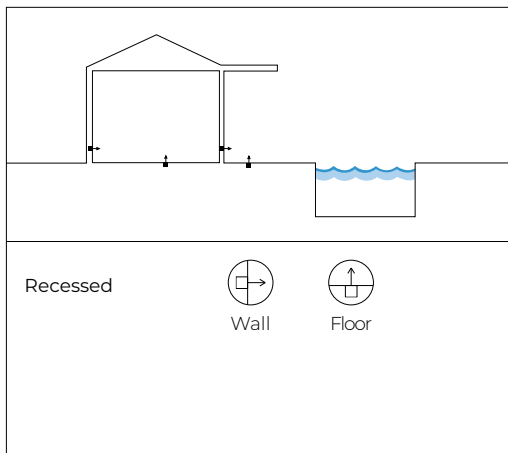

Installation

Temperature and Durability

LED Lifetime T_a 25°C	> 50000 h (TM21 L80 B10 @50000 h)
Fixture Lifetime	> 50000 h
T_a Performance	25°C (77°F)
T_a Operative	-30 ÷ 50 °C (-22 ÷ 122 °F)
Body Temperature	< 90 °C (194 °F)
Surface Temperature	≤ 65 °C (149 °F)

Installation

Electrical Insulation Class	III
IP Protection Degrees	IP66/IP67
Impact Resistance	IK08
Driveability	5000 Kg
Walkability	300 Kg
Certifications	CE/ UL Listed
Normative	EN60598-1; EN60598-2 and its parts; UL 676; CSA C222 No.89-15; UL 2108; UL 1598/C250-08

! Note: contact the factory for custom CCT, optics, finishes and lengths

960°C

AQA FLEX STOP

A A+ A++

Note:

- Power supplies, control&dimming devices and fixing kits must to be orderd separately. - Aldabra power supply consumption is equal to 15% of the fixture nominal power.
- Specifications are subject to change without notice. - Photometric data available at www.aldabra.it - Aldabra, all rights reserved.