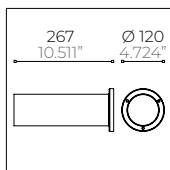

STAR 120 Compact Monochromatic

Mid Power LED 24 Vdc

ALDABRA
L U C E C O N T E M P O R A N E A

Part Number

example: **STA.05.L30S1.0**

Dimensions & Power ¹

- STA.05** Ø 120 x 40 mm - 9 W
Ø 4.724" x 1.547" - 9 W

Type A Draining Recessing Box

- CSF.0107.0**

Ø 120 x 267 mm
Ø 4.724" x 10.511"

Dedicated Accessories

- ACC.0203.0**
Satin stainless steel round
frame for drive-over version

Generic Accessories

- ACC.0005.0**
IP68 Waterproof connection
box with gel
4 channels - 3 poles