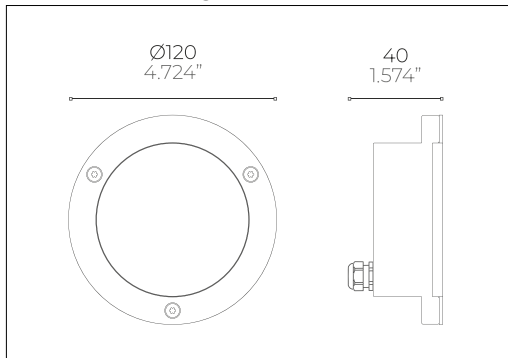

STAR 120 Compact Monochromatic

Mid Power LED 24 Vdc

ALDABRA
LUCI CONTEMPORANEA

Submittal

Project: _____ Data: _____
 Product Type: _____ Product Code: _____
 Ordering Info: _____

Product Description

Professional fixed recessed luminaire suitable for indoor and outdoor applications. Designed for floor mounting and ideal for accent lighting. Made of aluminum, stainless steel and tempered glass with a satin stainless steel finish.

Technical Drawing

Power Supply

Voltage	24 Vdc Constant Voltage
Dimming	PWM
Dimming Systems Compatibility	0 - 10V; 1 - 10V; DALI; DMX
Driver	Remote

Fixture

Materials	Stainless Steel AISI 316L; Anticorodal Aluminium Alloy EN AW 6060; Glass
Body Finishes †	Satin Stainless Steel
Weight	1000 g (2.204 lb)
Power Supply Cable	1m (3,28ft) - 2xAWG18 (Red; Black)
Optics †	—
Diffusers	Opal
Screens	—

STAR 120 Compact Monochromatic

Mid Power LED 24 Vdc

ALDABRA
L U C E C O N T E M P O R A N E A

Part Number

example: **STA.05.L30S1.0**

Dimensions & Power ¹

- STA.05** Ø 120 x 40 mm - 9 W
Ø 4.724" x 1.547" - 9 W

Type A Draining Recessing Box

- CSF.0107.0**

Ø 120 x 267 mm
Ø 4.724" x 10.511"

Dedicated Accessories

- ACC.0203.0**
Satin stainless steel round
frame for drive-over version

Generic Accessories

- ACC.0005.0**
IP68 Waterproof connection
box with gel
4 channels - 3 poles