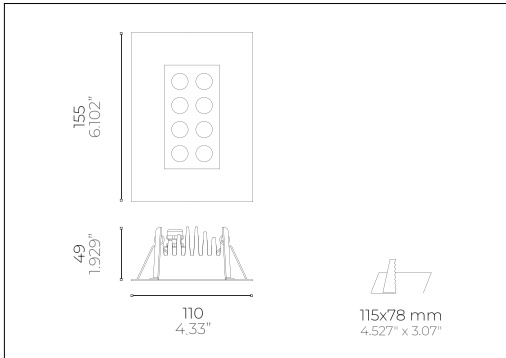

Technical Drawing

Power Supply

Voltage	24 Vdc Constant Voltage
Dimming	PWM
Control Systems Compatibility	DALI; DMX
Driver	Remote

Fixture

Materials	Die Cast Aluminium
Body Finishes ¹	White Sablè; Black Sablè
Weight	500 g (1.102 lb)
Power Supply Cable	0,5m (1,64 ft) - 2xAWG18 (Red;Black) + 3xAWG20 (R/b, G/b, B/b)
Optics ¹	Narrow 10°; Medium 22°; Wide 40°
Diffusers	_____
Screens	_____