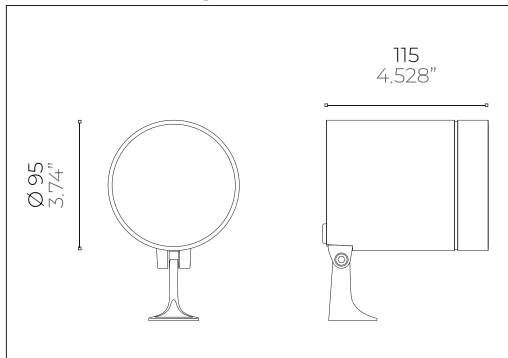

Technical Drawing

Power Supply

Voltage	110 - 240 Vac
Dimming	PWM
Dimming Systems Compatibility	0-10V; 1-10V; DALI; DMX
Driver	Remote

Fixture

Materials	Anticorodal Aluminium Alloy UNI 6060
Body Finishes ¹	Black Sablè; White Sablè
Weight	1000 g (2.205 lb)
Power Supply Cable	1m (3,28ft) - 3xAWG18 (White; Black, Green)
Optics ¹	Narrow 15°; Medium 27°; Wide 42°
Diffusers	_____
Screens	_____