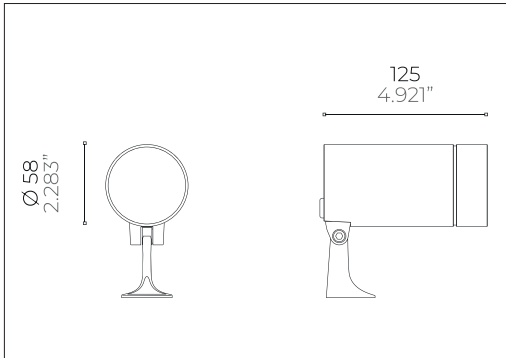

Technical Drawing

Power Supply

Voltage	110 - 240 Vac
Dimming	PWM
Dimming Systems Compatibility	0-10V; 1-10V; DALI; DMX
Driver	Remote

Fixture

Materials	Anticorodal Aluminium Alloy UNI 6060
Body Finishes ¹	Black Sablè; White Sablè
Weight	490 g (1.08 lb)
Power Supply Cable	1m (3,28ft) - 3xAWG18 (White; Black, Green)
Optics ¹	Narrow 15°; Medium 26°; Wide 43°
Diffusers	_____
Screens	_____