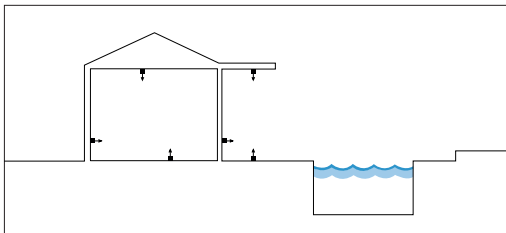

Installation

Temperature and Durability

LED Lifetime T₈ 25°C	> 50000 h (TM21 L80 B10 @50000 h)
Fixture Lifetime	> 50000 h
T₈ Performance	25°C (77°F)
T₈ Operative	-30 ÷ 50 °C (-22 ÷ 122 °F)
Body Temperature	< 90 °C (194 °F)
Surface Temperature	≤ 65 °C (149 °F)

Installation

Electrical Insulation Class	I
IP Protection Degrees	IP65
Impact Resistance	IK05
Driveability	_____
Walkability	_____
Certifications	CE; UL listed
Normative	EN60598-1; EN60598-2 and its parts; UL 676; CSA C222 No. 89-15; UL 2108; UL 1598/C250-08

¹ Note: contact the factory for custom CCT, optics, finishes and lengths

960°C

AQA STOP

Note:

- Power supplies, control&dimming devices and fixing kits must to be orderd separately. - Aldabra power supply consumption is equal to 15% of the fixture nominal power. - Specifications are subject to change without notice. - Photometric data available at www.aldabra.it - Aldabra, all rights reserved.