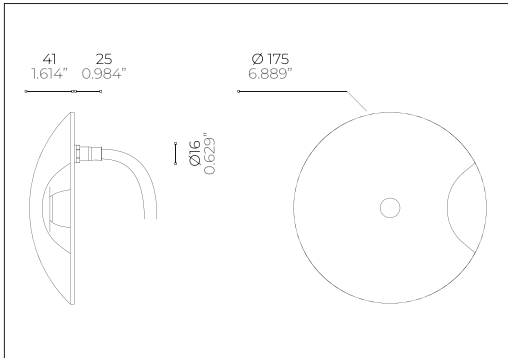

RAGGIO 1 Stainless Steel - Monochromatic

Power LED 24 Vdc

ALDABRA
LUCE CONTEMPORANEA

Submittal

Project: _____ Data: _____
 Product Type: _____ Product Code: _____
 Ordering Info: _____

Product Description

Compact floor or wall luminaire made of painted die-cast aluminum or satin-finished stainless steel 316L. Including internal optics able to project wide or arrow beams of light. The floor fixing is guaranteed without visible screws.

Light Source

Light Source	Power LED LM 80 COMPLIANT
Colour Temperature !	3000K; 4000K
Power	3 W
Colour Rendering Index	> 90
Chromatic Selection	Mac Adam 2-Step
Light Source Efficiency	lm/W
Fixture Luminous Flux	lm
Central Beam Candle Power (CBCP)	_____
LED Type	_____

Technical Drawing

Power Supply

Voltage	24 Vdc Constant Voltage
Dimming	PWM
Dimming Systems Compatibility	0-10V; 1-10V; DALI; DMX
Driver	Remote

Fixture

Materials	Stainless Steel AISI 316L
Body Finishes !	Satin stainless steel
Weight	1640 g (3.615 lb)
Power Supply Cable	1m (3,28ft) - 2xAWG18 (Red; Black) + 1xAWG20 (Violet)
Optics !	Narrow 6°; Wide 60°
Diffusers	_____
Screens	_____

RAGGIO 1 Stainless Steel - Monochromatic

Power LED 24 Vdc

ALDABRA
LUCE CONTEMPORANEA

Part Number

example: RAG.01.M30.S1.0

Length & Power ¹

- RAG.01** Ø 175 x 41 mm - 3 W
- Ø 6.889 x 1.614" - 3 W

Optical Features ¹