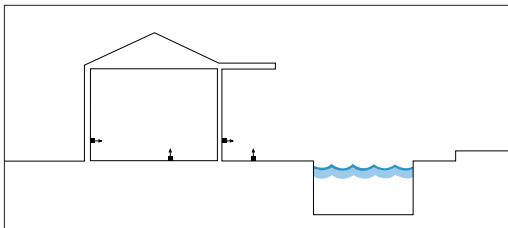

Installation

Surface Mounted
Wall Ground

Temperature and Durability

LED Lifetime T₈ 25°C	> 50000 h (TM21 L80 B10 @50000 h)
Fixture Lifetime	> 50000 h
T₈ Performance	25°C (77°F)
T₈ Operative	-30 ÷ 50 °C (-22 ÷ 122 °F)
Body Temperature	< 90 °C (194 °F)
Surface Temperature	≤ 65 °C (149 °F)

Installation

Electrical Insulation Class	III
IP Protection Degrees	IP67
Impact Resistance	IK10
Driveability	_____
Walkability	_____
Certifications	CE
Normative	EN60598-1 ; EN60598-2 and its parts

! Note: contact the factory for custom CCT, optics, finishes and lengths

850°C

AQA STOP FLEX

A A+ A++

Note:

- Power supplies, control&dimming devices and fixing kits must to be orderd separately. - Aldabra power supply consumption is equal to 15% of the fixture nominal power.
- Specifications are subject to change without notice. - Photometric data available at www.aldabra.it - Aldabra, all rights reserved.