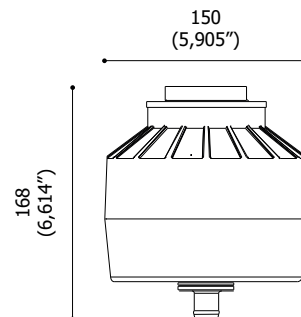

CASSEFORME / RECESSING BOXES

CSF.0035.0

cassaforma drenante
draining housing box

CSF.0037.0

cassaforma per IP68 h.95 mm
housing box for IP68 h. 95 mm (3,74")

CSF.0036.0

cassaforma per IP68 h.168 mm
housing box for IP68 h. 168 mm (6,614")

ACCESSORI / ACCESSORIES

ACC.0268.0

chiave per chiusura cassaforma per IP68
key for closing the recessing box for IP68