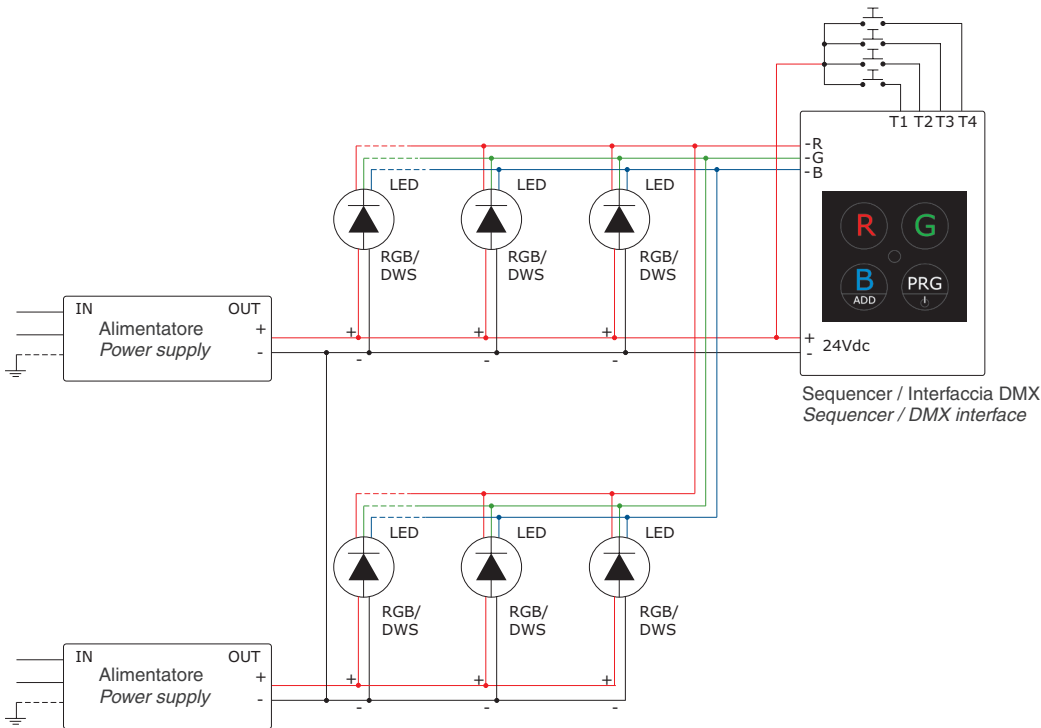

**H1 COLLEGAMENTO IN PARALLELO PER SISTEMI SEQUENCER
PARALLEL CONNECTION FOR SYSTEMS WITH SEQUENCER**

**Codici alimentatori
Power supply units**

24 Vdc

- PSU.0001.0
- PSU.0005.0
- PSU.0006.0
- PSU.0007.0
- PSU.0008.0
- PSU.0009.0
- PSU.0010.0
- PSU.0011.0
- PSU.0012.0
- PSU.0013.0
- PSU.0014.0
- PSU.0015.0
- PSU.0016.0
- PSU.0017.0
- PSU.0018.0
- PSU.0020.0
- PSU.0021.0
- PSU.0030.0

**Codice sequencer
sequencer code**

ECG.0011.0

**J1 DMX/DALI - COLLEGAMENTO IN PARALLELO PER SISTEMI RGB/DWS 24 Vdc DIMMERABILI
DMX/DALI - PARALLEL CONNECTION FOR RGB/DWS 24 Vdc DIMMABLE SYSTEMS**

**Interfaccia DMX
DMX interface**

- ECG.0006.0
- ECG.0011.0

**Centralina DMX
DMX control gear**

ECG.0001.0*

**Convertitore DALI
DALI converter**

ECG.0028.0

**Codici alimentatori
Power supply units**

24 Vdc

- PSU.0001.0
- PSU.0005.0
- PSU.0006.0
- PSU.0007.0
- PSU.0008.0
- PSU.0009.0
- PSU.0010.0
- PSU.0011.0
- PSU.0012.0
- PSU.0013.0
- PSU.0014.0
- PSU.0015.0
- PSU.0016.0
- PSU.0017.0
- PSU.0018.0
- PSU.0020.0
- PSU.0021.0
- PSU.0030.0