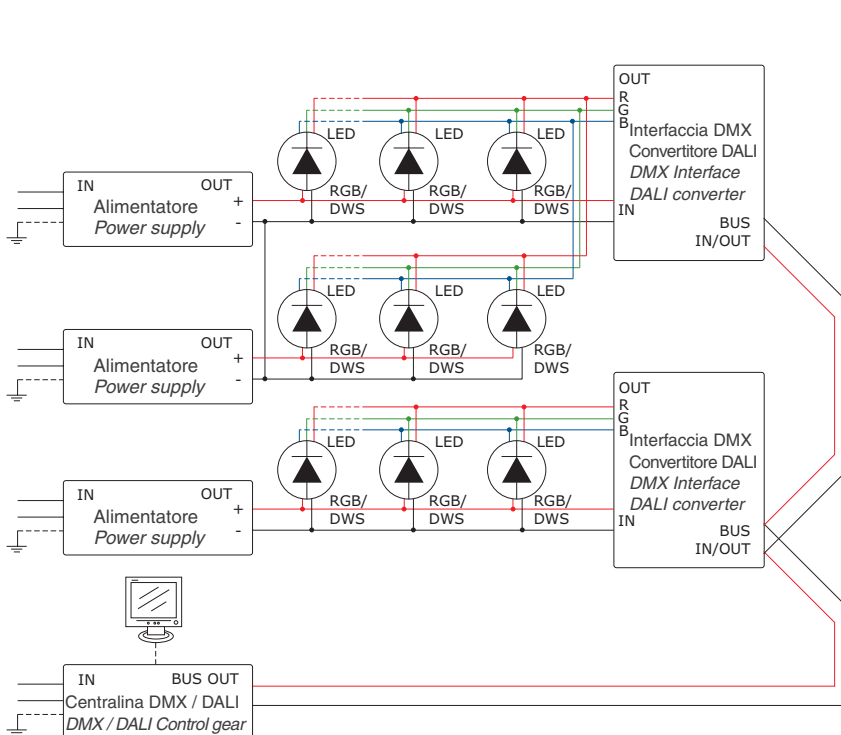

**H1 COLLEGAMENTO IN PARALLELO PER SISTEMI SEQUENCER
PARALLEL CONNECTION FOR SYSTEMS WITH SEQUENCER**

**Codici alimentatori
Power supply units**

24 Vdc

- PSU.0001.0
- PSU.0005.0
- PSU.0006.0
- PSU.0007.0
- PSU.0008.0
- PSU.0009.0
- PSU.0010.0
- PSU.0011.0
- PSU.0012.0
- PSU.0013.0
- PSU.0014.0
- PSU.0015.0
- PSU.0016.0
- PSU.0017.0
- PSU.0018.0
- PSU.0020.0
- PSU.0021.0
- PSU.0030.0

**Codice sequencer
sequencer code**

ECG.0011.0

**J1 DMX/DALI - COLLEGAMENTO IN PARALLELO PER SISTEMI RGB/DWS 24 Vdc DIMMERABILI
DMX/DALI - PARALLEL CONNECTION FOR RGB/DWS 24 Vdc DIMMABLE SYSTEMS**

**Interfaccia DMX
DMX interface**

- ECG.0006.0
- ECG.0011.0

**Centralina DMX
DMX control gear**

ECG.0001.0*

**Convertitore DALI
DALI converter**

ECG.0028.0

**Codici alimentatori
Power supply units**

24 Vdc

- PSU.0001.0
- PSU.0005.0
- PSU.0006.0
- PSU.0007.0
- PSU.0008.0
- PSU.0009.0
- PSU.0010.0
- PSU.0011.0
- PSU.0012.0
- PSU.0013.0
- PSU.0014.0
- PSU.0015.0
- PSU.0016.0
- PSU.0017.0
- PSU.0018.0
- PSU.0020.0
- PSU.0021.0
- PSU.0030.0