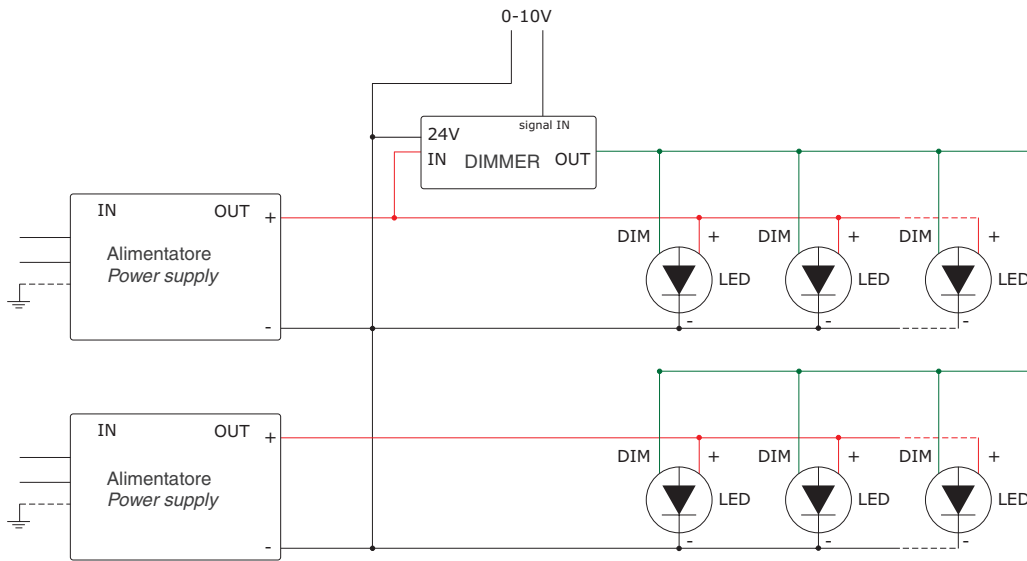

F1

**COLLEGAMENTO IN PARALLELO PER DISPOSITIVI "DIMMER"
PARALLEL CONNECTION FOR "DIMMER" DEVICES**

**Codici alimentatori
Power supply units**

- 24 Vdc**
- PSU.0001.0
 - PSU.0005.0
 - PSU.0006.0
 - PSU.0007.0
 - PSU.0008.0
 - PSU.0009.0
 - PSU.0010.0
 - PSU.0011.0
 - PSU.0012.0
 - PSU.0013.0
 - PSU.0014.0
 - PSU.0015.0
 - PSU.0016.0
 - PSU.0017.0
 - PSU.0018.0
 - PSU.0020.0
 - PSU.0021.0
 - PSU.0030.0

**Codice DIMMER
DIMMER code**

- ECG.0003.0

**G1 COLLEGAMENTO IN PARALLELO PER DISPOSITIVI "DIMMER"
PARALLEL CONNECTION FOR "DIMMER" DEVICES**

**Codici alimentatori
Power supply units**

24 Vdc

- PSU.0001.0
- PSU.0005.0
- PSU.0006.0
- PSU.0007.0
- PSU.0008.0
- PSU.0009.0
- PSU.0010.0
- PSU.0011.0
- PSU.0012.0
- PSU.0013.0
- PSU.0014.0
- PSU.0015.0
- PSU.0016.0
- PSU.0017.0
- PSU.0018.0
- PSU.0020.0
- PSU.0021.0
- PSU.0030.0