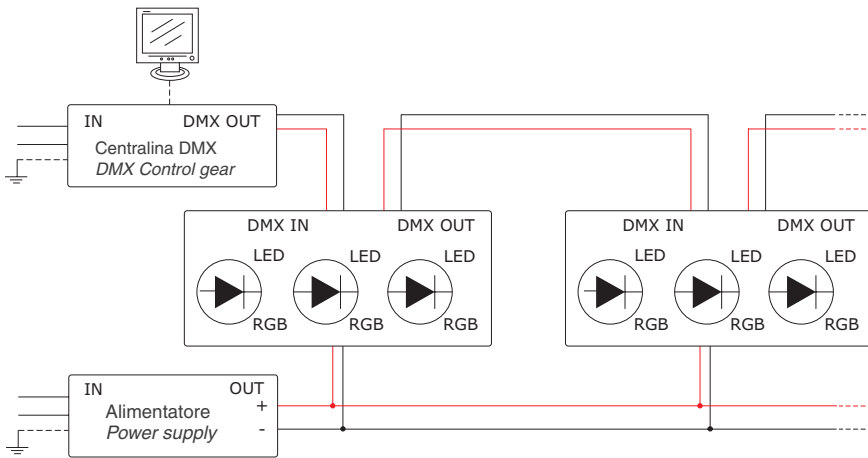

M1 DMX - COLLEGAMENTO IN PARALLELO PER SISTEMI RGB MOVE
 DMX - PARALLEL CONNECTION FOR RGB MOVE SYSTEMS

Centralina DMX
 DMX control gear
 ECG.0001.0*

Codici alimentatori
 Power supply units
 24 Vdc

- PSU.0001.0
- PSU.0005.0
- PSU.0006.0
- PSU.0007.0
- PSU.0008.0
- PSU.0009.0
- PSU.0010.0
- PSU.0011.0
- PSU.0012.0
- PSU.0013.0
- PSU.0014.0
- PSU.0015.0
- PSU.0016.0
- PSU.0017.0
- PSU.0018.0
- PSU.0020.0
- PSU.0021.0
- PSU.0030.0