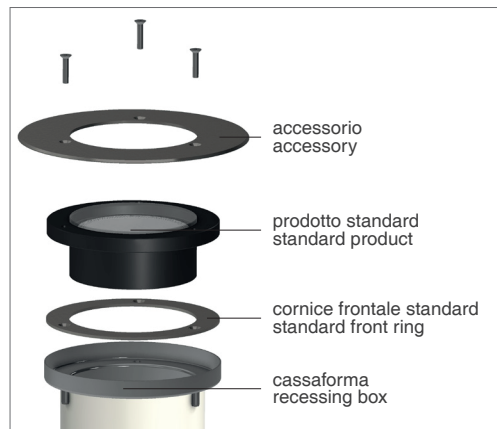

### ACC.0203.0

cornice rotonda in acciaio inox per versione carrabile

satin stainless steel round frame for drive-over version

### ACC.0215.0

cornice quadrata in acciaio inox per versione calpestabile

satin stainless steel square frame for walk-over version

Versione standard montata in cassaforma con accessori ACC.0203.0 o ACC.0215.0  
 Standard version mounted in the recessing box with accessories ACC.0203.0 or ACC.0215.0