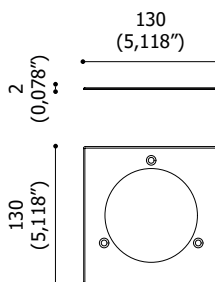

ACC.0215.0

cornice quadrata in acciaio inox per versione calpestabile

satin stainless steel square frame for walk-over version