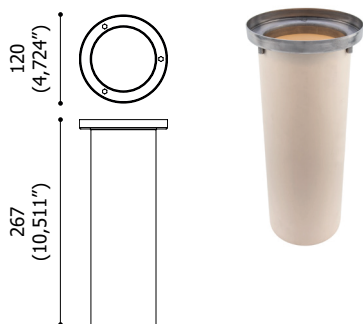

### CSF.0107.0

cassaforma drenante / draining recessing box

**Note:** cassaforma regolabile in altezza con semplice taglio a mano  
**Note:** height adjustable recessing box by simple handsaw cutting

Versione standard montata in cassaforma  
 Standard version mounted in the recessing box

### ACC.0203.0

cornice rotonda in acciaio inox per versione carrabile

satin stainless steel round frame for drive-over version