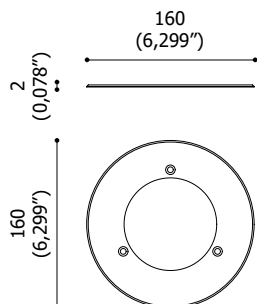

CASSEFORME / RECESSING BOXES

CSF.0107.0

cassaforma drenante / draining recessing box

Note: cassaforma regolabile in altezza con semplice taglio a mano
Note: height adjustable recessing box by simple handsaw cutting

Versione standard montata in cassaforma
Standard version mounted in the recessing box

ACCESSORI / ACCESSORIES

ACC.0203.0

cornice rotonda in acciaio inox per versione carrabile

satin stainless steel round frame for drive-over version

ACC.0215.0

cornice quadrata in acciaio inox per versione calpestabile

satin stainless steel square frame for walk-over version

Versione standard montata in cassaforma con accessori ACC.0203.0 o ACC.0215.0
Standard version mounted in the recessing box with accessories ACC.0203.0 or ACC.0215.0