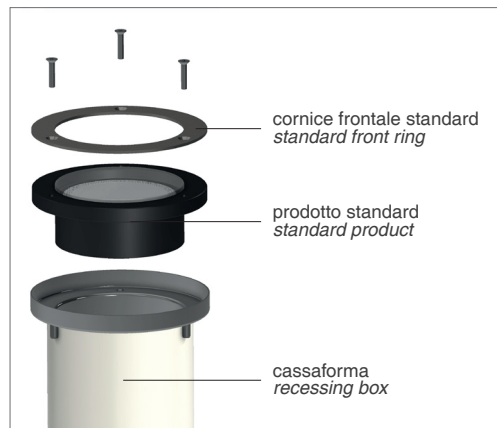

## CASSEFORME / RECESSING BOXES

### CSF.0107.0

cassaforma drenante / draining recessing box

**Note:** cassaforma regolabile in altezza con semplice taglio a mano  
**Note:** height adjustable recessing box by simple handsaw cutting

Versione standard montata in cassaforma  
 Standard version mounted in the recessing box

### ACC.0203.0

cornice rotonda in acciaio inox per versione carrabile

satin stainless steel round frame for drive-over version