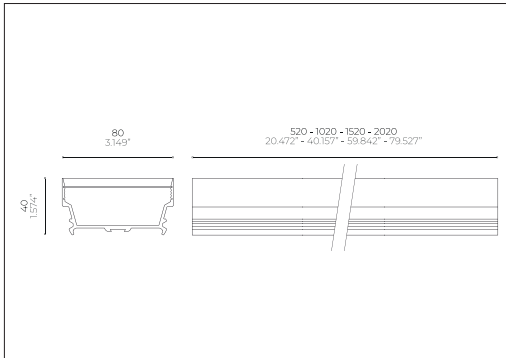

Technical Drawing

Power Supply

Voltage	24 Vdc Constant Voltage
Dimming	PWM
Control Systems Compatibility	DALI; DMX
Driver	Remote

Fixture

Materials	Aluminium Anticorodal EN AW-6060; Resin
Body Finishes !	Anodized Aluminium
Weight	4000 g/m (2.69 lb/ft)
Power Supply Cable	1m (3,28ft) - 2xAWG18 (Red;Black) + 3xAWG20 (R/b, G/b, B/b)
Optics !	_____
Diffusers	Opal
Screens	_____