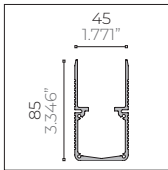

EK3 Aluminium - RGB

Mid Power LED 24 Vdc - Pitch 13,9 mm

ALDABRA
LUCE CONTEMPORANEA

Part Number

example: **EK3.21.D90A1.1**

Length & Power ¹

- EK3.21** 520 mm / 1.706 ft - 8,7 W
- EK3.22** 1020 mm / 3.346 ft - 17,3 W
- EK3.23** 1520 mm / 4.986 ft - 26 W
- EK3.24** 2020 mm / 6.627 ft - 34,6 W

Type A Anodized Aluminium Trimless Recessing Box

- CSF.0053.0** 520 mm / 1.706 ft
- CSF.0054.0** 1020 mm / 3.346 ft
- CSF.0055.0** 1520 mm / 4.986 ft
- CSF.0056.0** 2020 mm / 6.627 ft

Type B Anodized Aluminium Recessing Box with Trim

- CSF.0057.0** 520 mm / 1.706 ft
- CSF.0058.0** 1020 mm / 3.346 ft
- CSF.0059.0** 1520 mm / 4.986 ft
- CSF.0060.0** 2020 mm / 6.627 ft

Recessed Installation Accessories

- ACC.0019.0**
Tool for pulling out the module from the recessing box