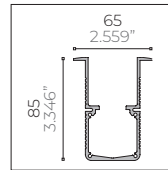

EK3 Aluminium - RGB

Mid Power LED 24 Vdc - Pitch 13,9 mm

ALDABRA
LUCE CONTEMPORANEA

Part Number

example: **EK3.21.D90A1.1**

Length & Power ¹

- EK3.21** 520 mm / 1.706 ft - 8,7 W
- EK3.22** 1020 mm / 3.346 ft - 17,3 W
- EK3.23** 1520 mm / 4.986 ft - 26 W
- EK3.24** 2020 mm / 6.627 ft - 34,6 W

Type A Anodized Aluminium Trimless Recessing Box

- CSF.0053.0** 520 mm / 1.706 ft
- CSF.0054.0** 1020 mm / 3.346 ft
- CSF.0055.0** 1520 mm / 4.986 ft
- CSF.0056.0** 2020 mm / 6.627 ft

Type B Anodized Aluminium Recessing Box with Trim

- CSF.0057.0** 520 mm / 1.706 ft
- CSF.0058.0** 1020 mm / 3.346 ft
- CSF.0059.0** 1520 mm / 4.986 ft
- CSF.0060.0** 2020 mm / 6.627 ft

Recessed Installation Accessories

- ACC.0019.0**
Tool for pulling out the module from the recessing box