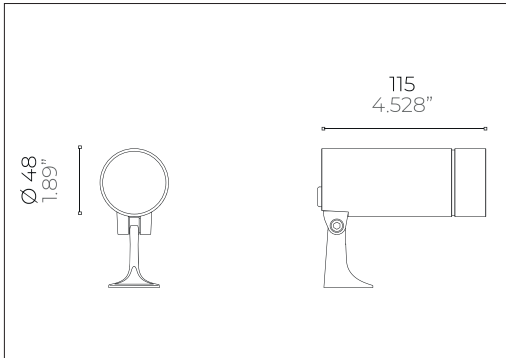

Technical Drawing

Power Supply

Voltage	110 - 240 Vac
Dimming	PWM
Dimming Systems Compatibility	0-10V; 1-10V; DALI; DMX
Driver	On Board

Fixture

Materials	Anticorodal Aluminium Alloy UNI 6060
Body Finishes [!]	Black Sablè; White Sablè
Weight	390 g (0.86 lb)
Power Supply Cable	1m (3,28ft) - 3xAWG18 (Red; Black, Green)
Optics [!]	Spot 4°
Diffusers	_____
Screens	_____