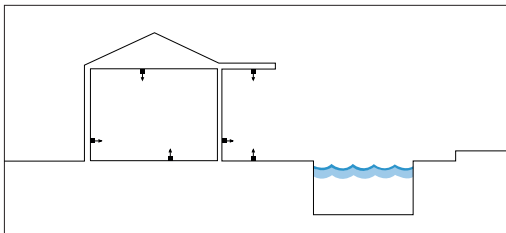

Installation

Temperature and Durability

LED Lifetime T₈ 25°C	> 50000 h (TM21 L80 B10 @50000 h)
Fixture Lifetime	> 50000 h
T₈ Performance	25°C (77°F)
T₈ Operative	-30 ÷ 50 °C (-22 ÷ 122 °F)
Body Temperature	< 90 °C (194 °F)
Surface Temperature	≤ 65 °C (149 °F)

Installation

Electrical Insulation Class	I
IP Protection Degrees	IP65
Impact Resistance	IK05
Driveability	_____
Walkability	_____
Certifications	CE; UL listed
Normative	EN60598-1; EN60598-2 and its parts; UL 676; CSA C222 No. 89-15; UL 2108; UL 1598/C250-08

[!] Note: contact the factory for custom CCT, optics, finishes and lengths

960°C

AQA STOPLEX

A A+ A++

Note:

- Power supplies, control&dimming devices and fixing kits must be ordered separately. - Aldabra power supply consumption is equal to 15% of the fixture nominal power. - Specifications are subject to change without notice. - Photometric data available at www.aldabra.it - Aldabra, all rights reserved.